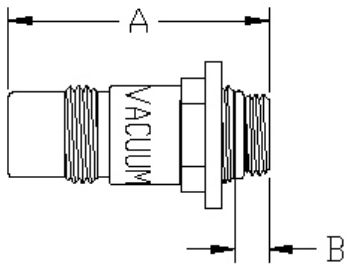

- ✓ Oxygen
- ✓ Vacuum
- ✓ Medical Air

Gas Service	A Overall Body Length (inches)	B Back Body Thread Length (inches)	Complete Replacement Bodies Part #	Replacement Cartridge Part #	Cartridge Replacement Tool Part #
Oxygen	1.75	.375	FF124	F1024ARC	F9900CT
Oxygen	2.00	.275	FF224	F1024ARC	F9900CT
Oxygen	1.88	.493	Call for Assistance	F1024ARC	F9900CT
Vacuum	2.00	.375	FF122	F1022RC	F9900CT
Vacuum	2.00	.275	FF222	F1022RC	F9900CT
Vacuum	2.16	.493	FRF3605	F1022RC	F9900CT
Air	2.00	.375	FF116	F1000RC	F9900CT
Air	2.00	.275	FF216	F1000RC	F9900CT
Air	2.16	.493	FRF3606	F1000RC	F9900CT